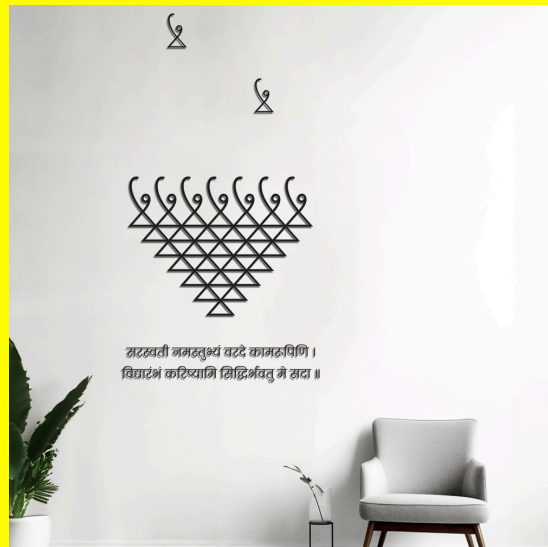

Product Description

Size: 30.5 Inch x 36 Inch **Materials:** MDF/HDHMR **MDF/HDHMR Thickness:** 10 mm **Product:** Only 1 Qty

Saraswathi Mandal

[Read More](#)

SKU:

Price: ₹43,500.00

Stock: instock

Categories: [Murals](#)

Product Description

Material : Metal **Metal :** MS Sheet **Sheet Thickness :** 2mm **Process :** Laser Cutting + Powder Coating