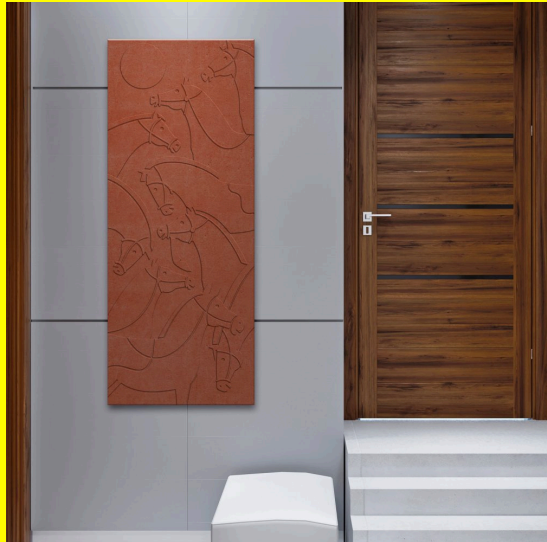

Horse Racing - 1

[Read More](#)

SKU:

Price: ₹26,500.00

Stock: instock

Categories: [Murals](#), [Stone](#)

Product Description

Size : 24 inch X 60 inch **Material :** Sandstone **Process:** Step Wise Deeping + Engraving + Sand Blasting + PU Colour **Sheet Thickness:** 25mm