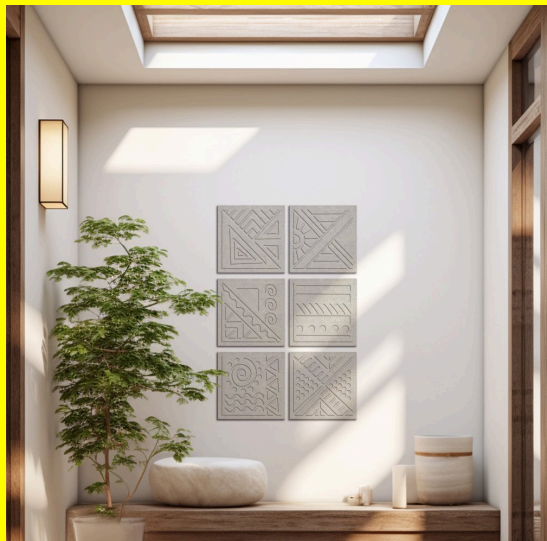

### Product Description

**Size :** 24 inch X 60 inch **Material :** Sandstone **Process:** Step Wise Deeping + Engraving + Sand Blasting + PU Colour **Sheet Thickness:** 25mm