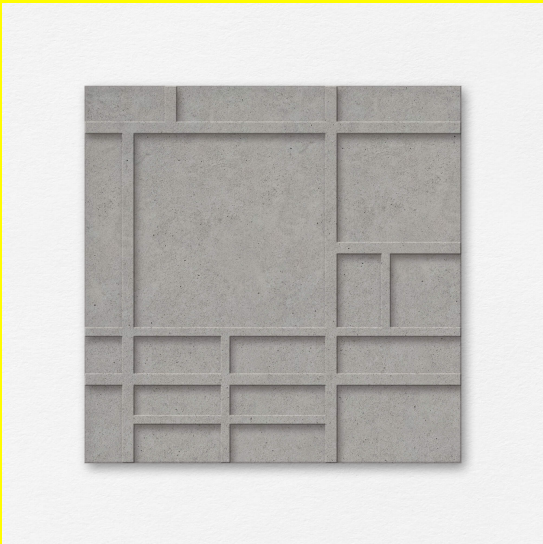

## Product Description

Size: 12 Inch x 24 Inch Materials: Stone and Metal Stone: Mintstone and Sandstone Metal: Copper and Brass  
Stone Thickness: 25 mm Metal Sheet Thickness: 2mm Product: Only 1 Qty