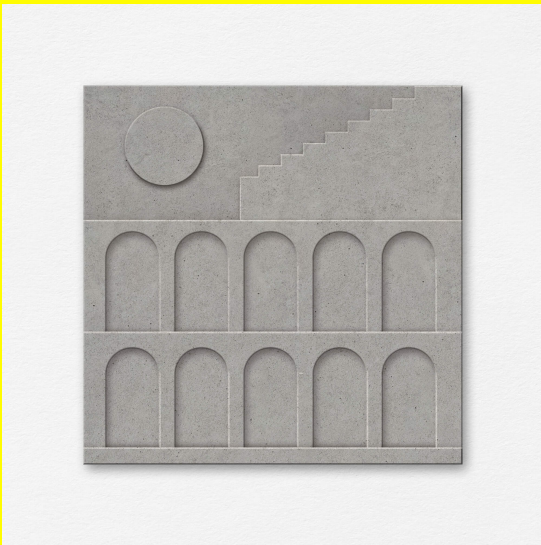

## Product Description

Size: 12 Inch x 12 Inch Materials: Stone and Metal Stone: Mintstone and Sandstone Metal: Copper and Brass  
Stone Thickness: 25 mm Metal Sheet Thickness: 2mm Product: Only 1 Qty