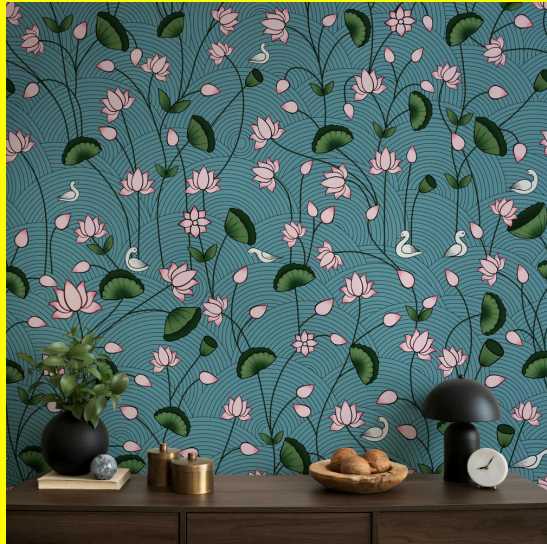

Product Description

Pichwai - Lotus all over

[Read More](#)

SKU:

Price: ₹350.00 - ₹4,200.00

Stock: instock

Categories: [Traditional](#), [Wallpaper](#)

Product Description