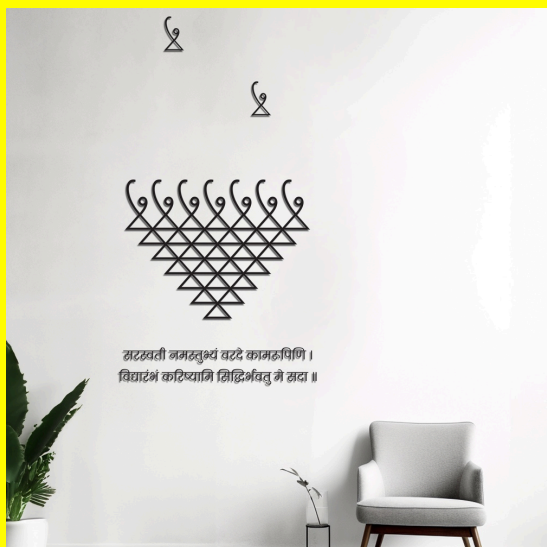

Price: ₹14,200.00

Stock: instock

Categories: [Gallery Walls](#)

Product Description

Your Pop Corner - Set of 2

[Read More](#)

SKU:

Price: ₹9,200.00

Stock: instock

Categories: [Gallery Walls](#)

Product Description

The Dark Femini collection - Set of 2

[Read More](#)

SKU:

Price: ₹9,200.00

Stock: instock

Categories: [Gallery Walls](#)

Product Description

Saraswathi Mandal

[Read More](#)

SKU:

Price: ₹43,500.00

Stock: instock

Categories: [Murals](#)